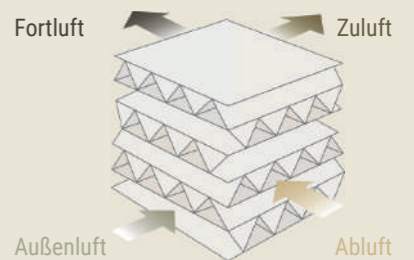

Heat exchanger

4

The built-in heat exchanger uses the integrated heat storage device to store a large part of the heat energy when blowing out (exhaust air mode) and then to heat the fresh air supplied from the outside (inlet air mode). At the same time, the humidity is regulated. Up to 90% of the heat energy can be recycled.