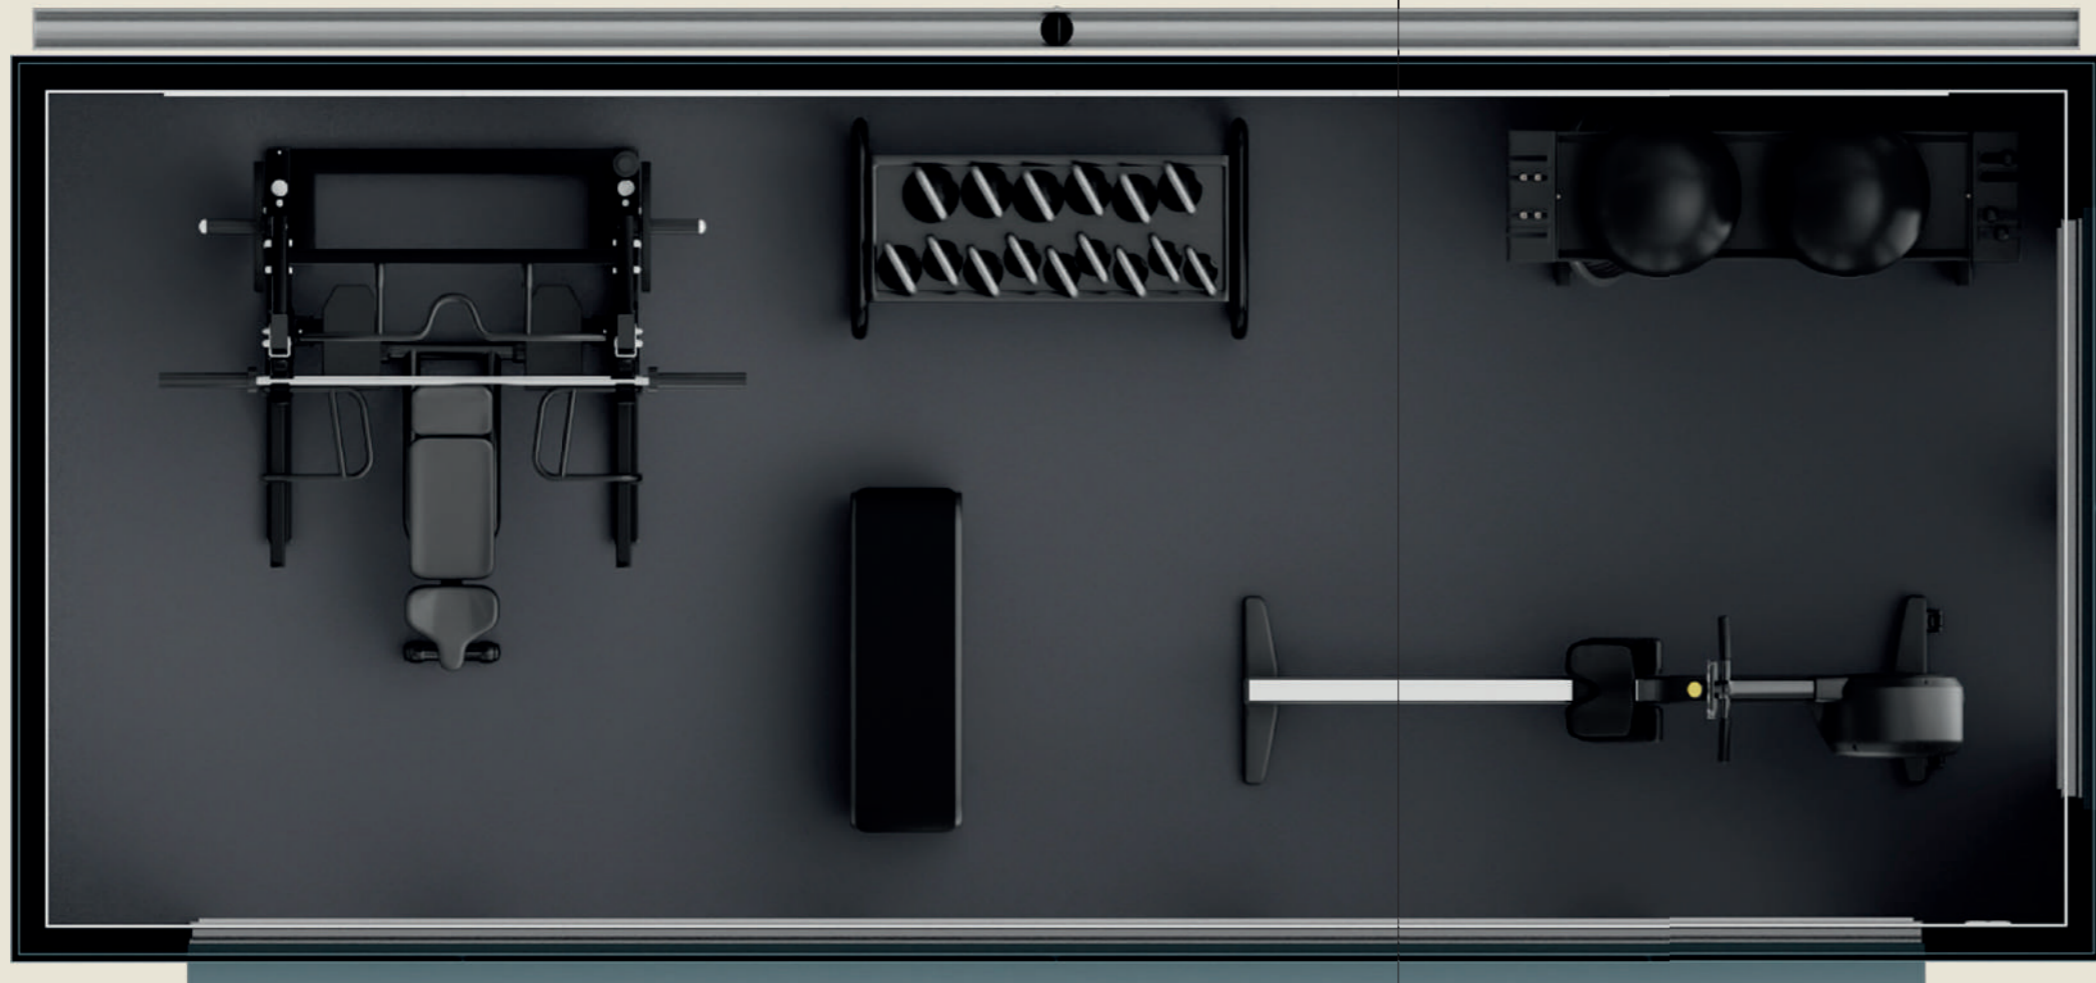

Thanks to the modular design, the dimensions of your Palazzina can be individually adapted to your location if required..

Training areas of the Palazzina Smart Performance

- > Cardio area
- > Space for functional training, relaxation and stretching
- > Keep-free zone
- > Strength training and multifunctional area