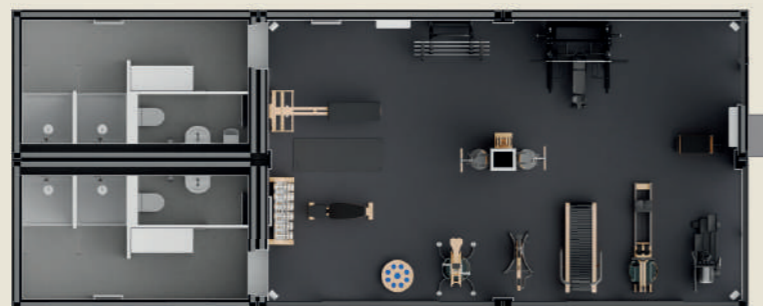

SANITARY FACILITIES

PALAZZINA LOFT

Maximum comfort through our Palazzina-Sanitary Facilities

Palazzina Sports is a 360-degree concept. That's why we offer you the option of adding a sanitary area to your Palazzina Gym. This way, your guests experience maximum comfort. They can change clothes, shower and use the toilet directly in the Palazzina. Just like our training area, we have also designed the sanitary area according to the most modern possibilities and only use high-quality components.

Design of the Sanitary area

Our Palazzina sanitary area consists of two modules, so that there is one area for ladies and one for men. Each of these modules contains changing rooms, showers and a toilet. You can choose between two options for how the sanitary area is attached to the Gym.

Size per module:

External dimensions (L/W/H):
4.88 m / 2.97 m / 2.99 m

Internal dimensions (L/W/H):
4.45 m / 2.46 m / 2.60 m

Usable area: 11 m²

Design of the changing rooms

- > 14 wooden lockers for 14 lockers (can be increased as required)
- > wooden bench and coat hook
- > four sanitary windows 400x800mm per module

Design of the showers

- > two shower cubicles per module, separated by a partition wall and a glass door
- > walls: R10- tile look, hardboard Forestia, grey

Design of the toilettes

- > one ceramic toilet from Laufen per module, hanging with pressure washer & partition wall
- > each a large ceramic sink with mirror
- > ceramic urinal in the men's toilet area

Technical Details

- > **Ceiling:** Hardboard in white
- > **Lighting:** 6 Stk. LED Philipps lighting
- > **Water:** 2 Stk. water boiler 50 l
- > **Heating:** 2 Stk. e convector
- > **Floor:** Tiles IP-65
- > **Exterior cladding:** is adapted to the overall concept (Forestia - HPL panels)

Add on: Boden

As a special **ADD ON** you can have your sanitary area equipped with underfloor heating.