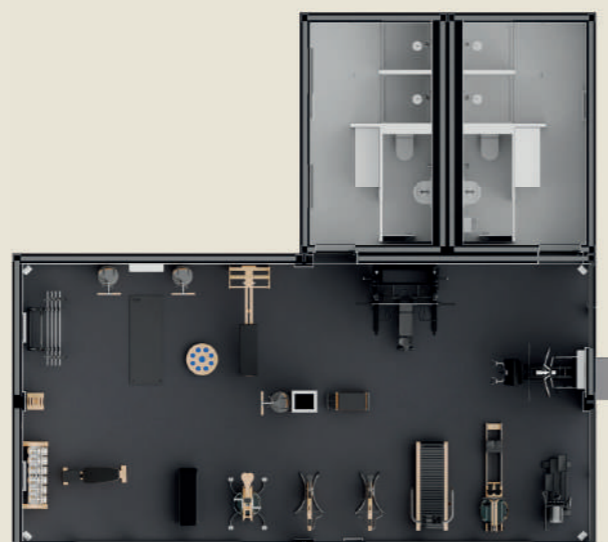

SANITARY FACILITIES

PALAZZINA LOFT

Maximum comfort through our Palazzina-Sanitary Facilities

Palazzina Sports is a 360-degree concept. That's why we offer you the option of adding a sanitary area to your Palazzina Gym. This way, your guests experience maximum comfort. They can change clothes, shower and use the toilet directly in the Palazzina. Just like our training area, we have also designed the sanitary area according to the most modern possibilities and only use high-quality components.

Design of the Sanitary area

Our Palazzina sanitary area consists of two modules, so that there is one area for ladies and one for men. Each of these modules contains changing rooms, showers and a toilet. You can choose between two options for how the sanitary area is attached to the Gym.

Size per module:

External dimensions (L/W/H):
4.88 m / 2.97 m / 2.99 m

Internal dimensions (L/W/H):
4.45 m / 2.46 m / 2.60 m

Usable area: 11 m²

Design of the changing rooms

- > 14 wooden lockers for 14 lockers (can be increased as required)
- > wooden bench and coat hook
- > four sanitary windows 400x800mm per module

Design of the showers

- > two shower cubicles per module, separated by a partition wall and a glass door
- > walls: R10- tile look, hardboard Forestia, grey

Design of the toilettes

- > one ceramic toilet from Laufen per module, hanging with pressure washer & partition wall
- > each a large ceramic sink with mirror
- > ceramic urinal in the men's toilet area

Technical Details

- > **Ceiling:** Hardboard in white
- > **Lighting:** 6 Stk. LED Philipps lighting
- > **Water:** 2 Stk. water boiler 50 l
- > **Heating:** 2 Stk. e convector
- > **Floor:** Tiles IP-65
- > **Exterior cladding:** is adapted to the overall concept (Forestia - HPL panels)

Add on: Boden

As a special **ADD ON** you can have your sanitary area equipped with underfloor heating.